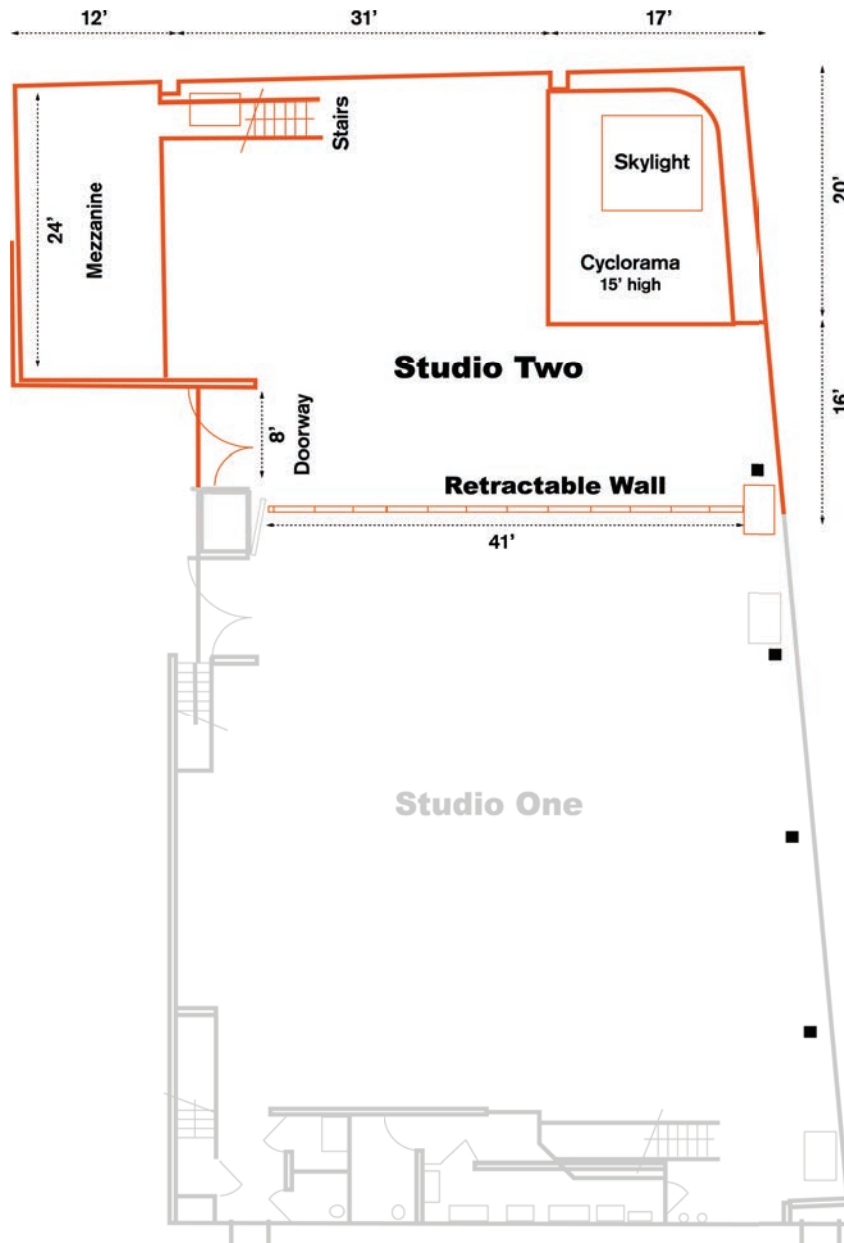

Studio Two

Williamsburg, Brooklyn
Ground level studio with cyclorama

Address
39 South 5th St, Brooklyn, NY

Ceiling Height
25 ft

Size
2,000 sq ft

Power
2 x 100 amp 3-phase power

Additional
Corner cyclorama, skylight and mezzanine. Ground level access and drive-in capable. Private loading dock. Access to private restrooms and shower. Can be combined with Studio 1.