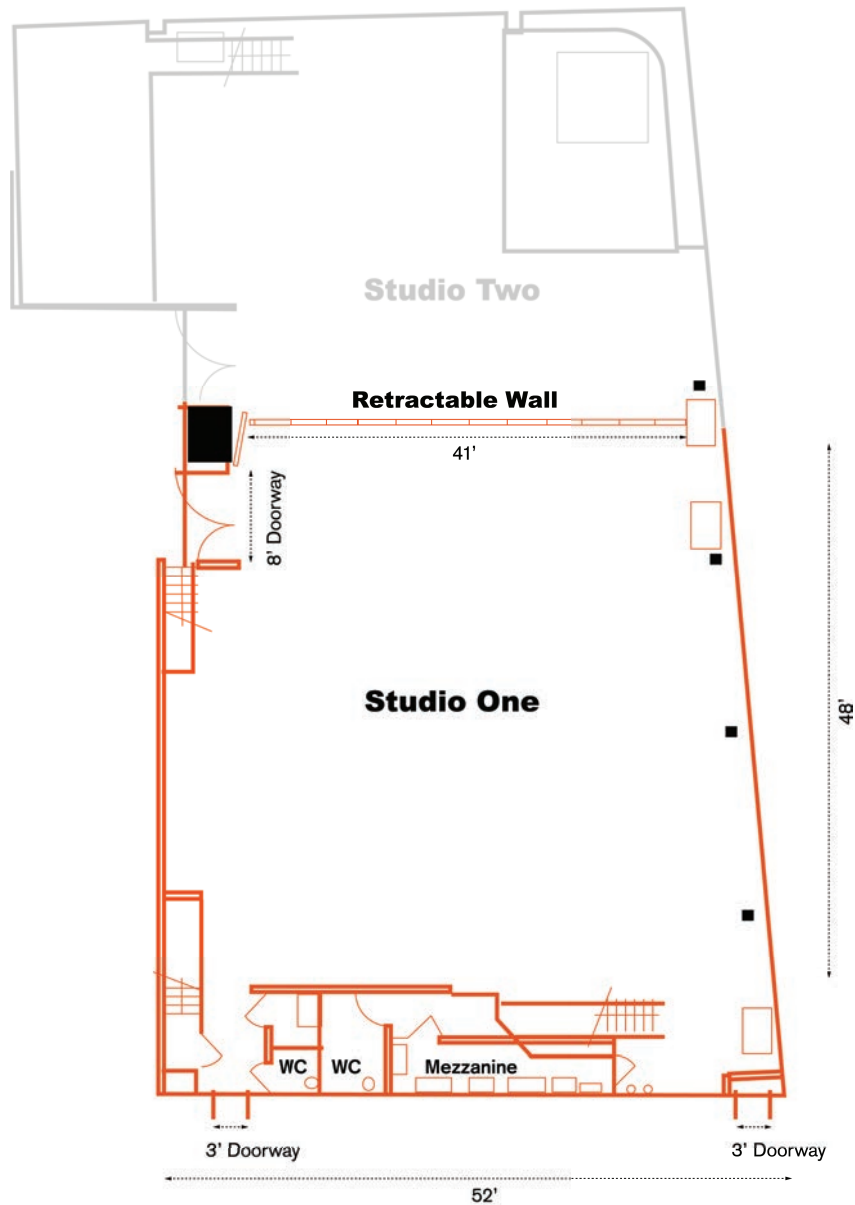

Studio One

Williamsburg, Brooklyn
Ground level studio with street access

Address

39 South 5th St, Brooklyn, NY

Ceiling Height

25 ft

Additional

Ground level access and drive-in capable. Private loading dock. Retractable wall can be opened fully or partially to combine space.

Size

2,500 sq ft

Power

2 x 100 amp 3-phase power

INDUSTRIA

INDUSTRIA

INDUSTRIA